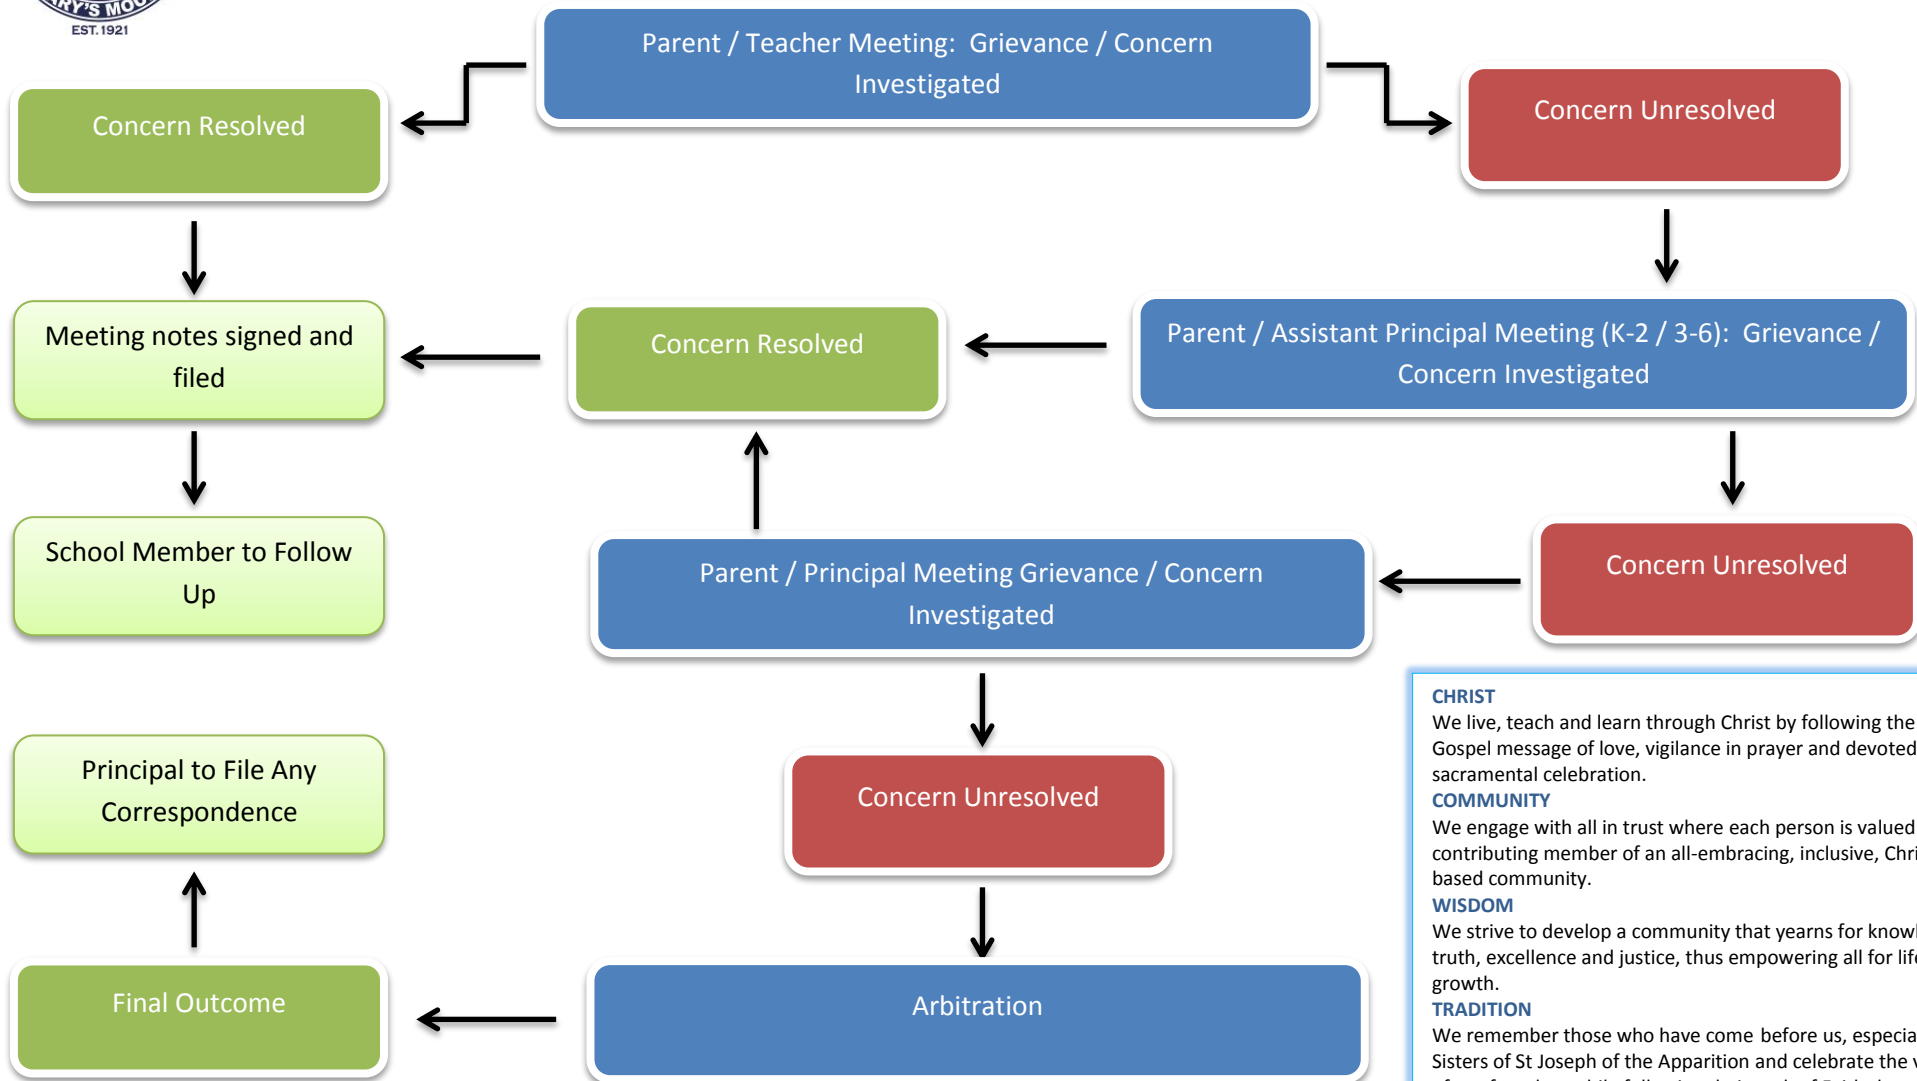

MARY'S MOUNT PRIMARY SCHOOL GRIEVANCES/CONCERNS PROCEDURE

CHRIST
 We live, teach and learn through Christ by following the Gospel message of love, vigilance in prayer and devoted sacramental celebration.

COMMUNITY
 We engage with all in trust where each person is valued as a contributing member of an all-embracing, inclusive, Christian based community.

WISDOM
 We strive to develop a community that yearns for knowledge, truth, excellence and justice, thus empowering all for life long growth.

TRADITION
 We remember those who have come before us, especially the Sisters of St Joseph of the Apparition and celebrate the vision of our founders while following their path of Faith through St Emilie and St Joseph.